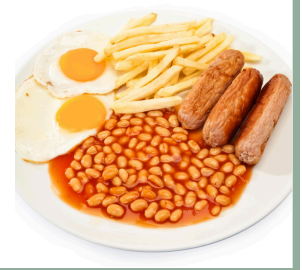

Café Classics

egg, chips & beans £4.50
sausage, chips &
beans £4.50